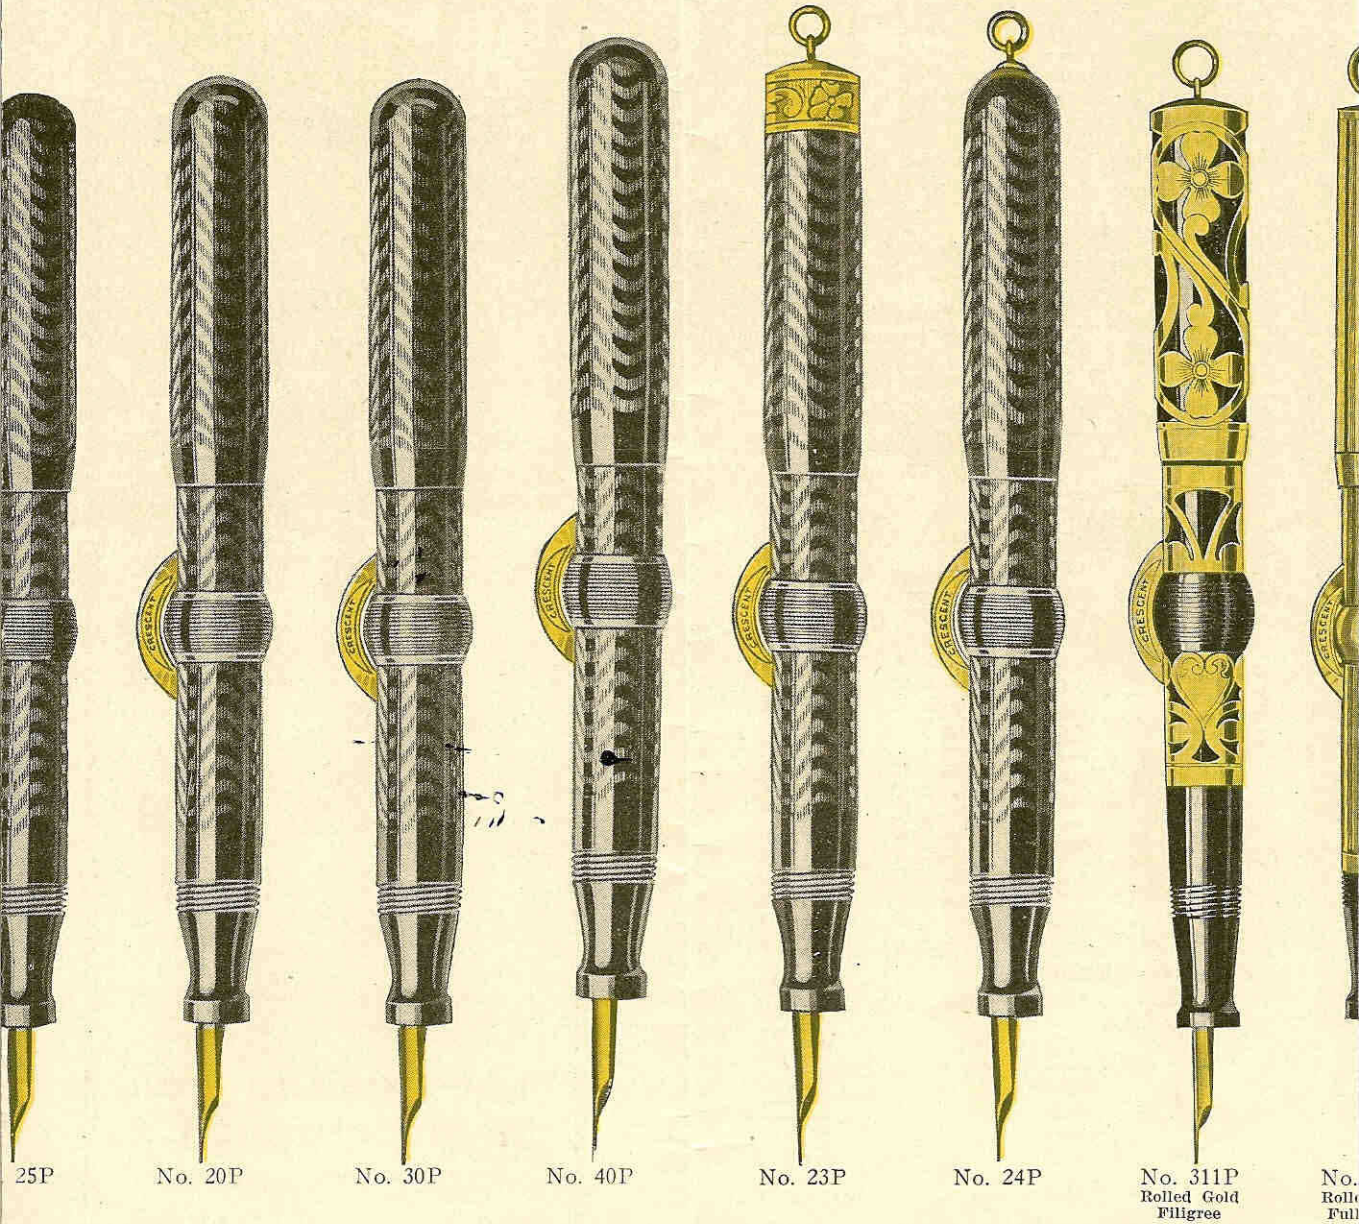

Conklin

CRESCENT
FILLER

Fountain Pen

Length, Regular	With 1/4-inch Band, Plain	With 1/2-inch Band, Plain or Engraved	Chatelaine Tip	Ring Tips	Ro
.....$2.50	No. 21P.....$3.00	No. 22P.....$3.50	No. 23P.....$3.50	No. 24P.....$3.00	No. 31
..... 2.50	No. 251P..... 3.00	No. 32P..... 4.00	No. 253P..... 3.50	No. 254P..... 3.00	No. 31
..... 3.00	No. 31P..... 3.50	No. 42P..... 5.00	No. 33P..... 4.00	No. 34P..... 3.50	Gold 1
..... 4.00	No. 41P..... 4.50		No. 43P..... 5.00	No. 44P..... 4.50	
Pocket Clip, add .25	Gold Pocket Clip, add .25	Gold Pocket Clip, add .25